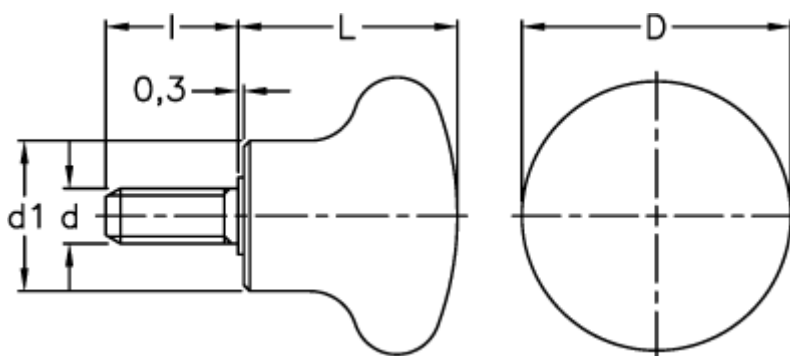

Data Sheet

Article number: 2304046511

Description: E+G Handle
P.131/45 p-M10x20

Measures

$d = M10$

$D = 44$

$d1 = 24$

$l = 20$

$L = 34$